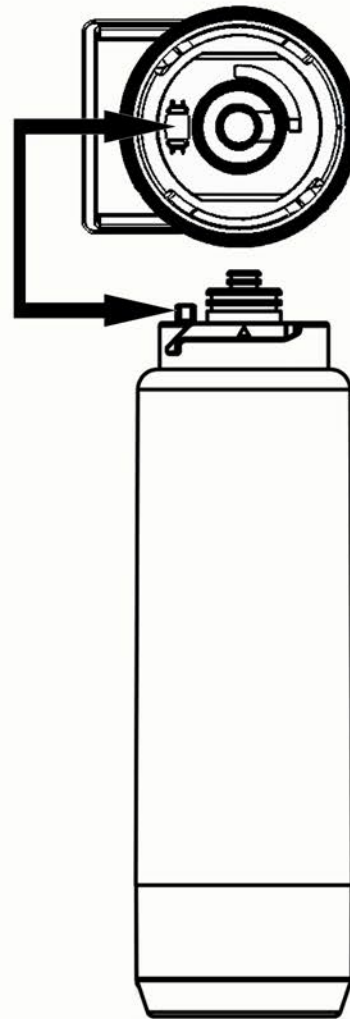

How to replace the filter Cartridge ?

TAKE OFF

FIX IN

Please insert the convex part into the groove and turn clockwise, once you hear the sound "kata" then the cartridge replace is completed.