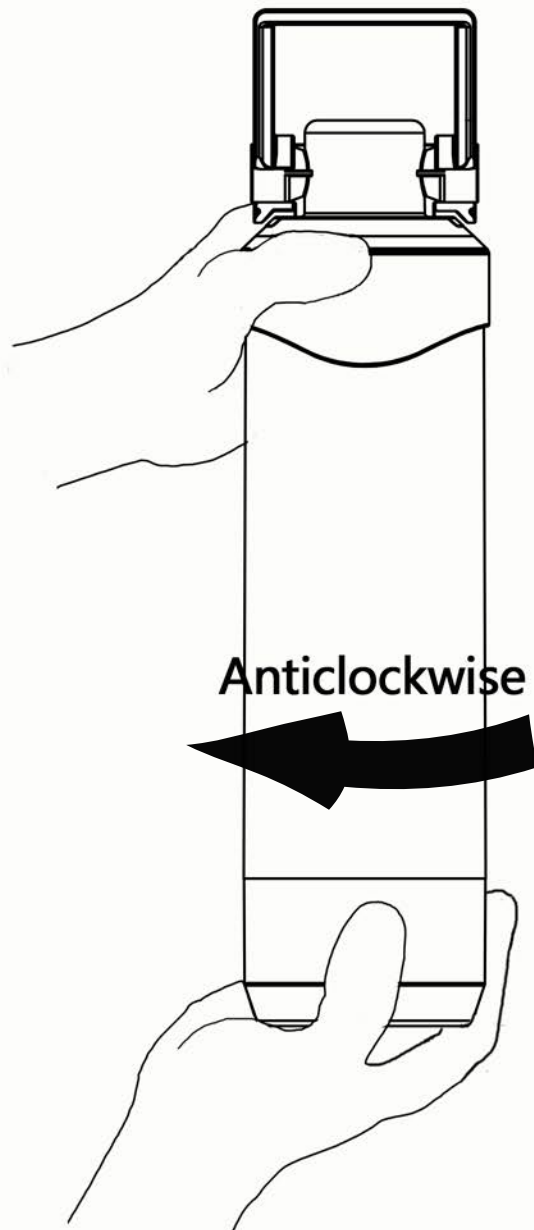

How to replace the filter Cartridge ?

TAKE OFF

FIX IN

Please insert the convex part into the groove and turn clockwise, once you hear the sound "kata" then the cartridge replace is completed.