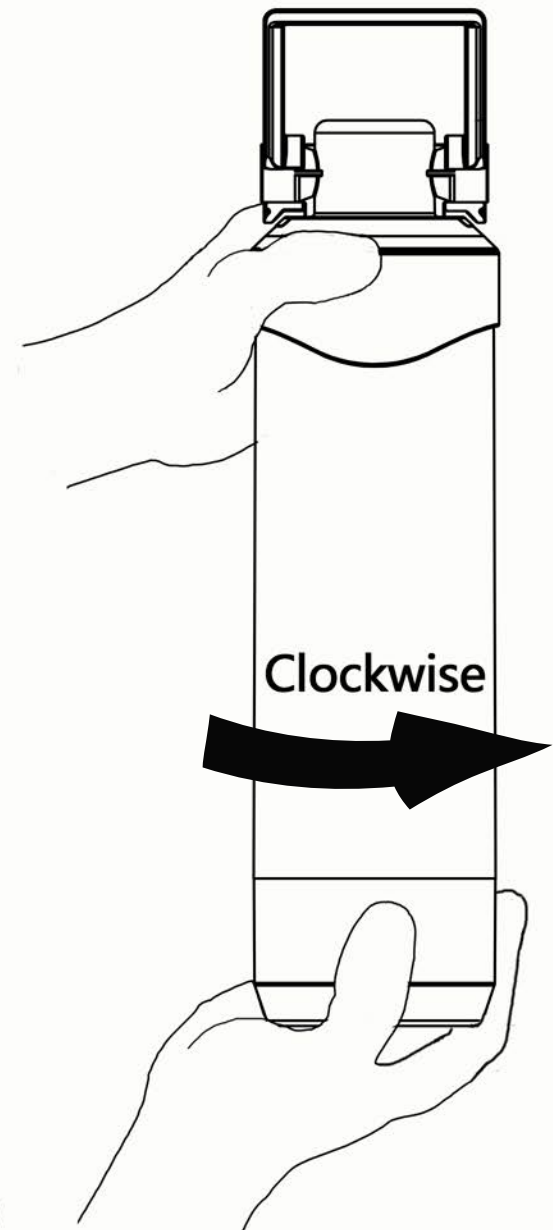

How to replace the filter Cartridge ?

TAKE OFF

FIX IN

Please insert the convex part into the groove and turn clockwise, once you hear the sound "kata" then the cartridge replace is completed.